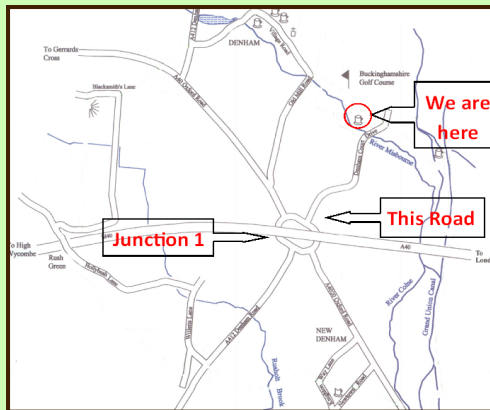

Would you like to book your own party?

It's easy, simply get in touch on the phone, by email or in person at the Visitor Centre itself. Once a date can be confirmed we will send you a party information pack.

[01895 833 375](tel:01895833375), Natalie.lister@groundwork.org.uk or colnevalley@groundwork.org.uk

Price List

Garden hire, staff and activities for 20 children.

All year: £220

£7.50 per additional child (maximum 5 additional children)

All year 10 children or less: £150

Catering starts from £3.00 per child. Please ask us for our party menu.

Invitations: FREE to print at home!

Party bags: Prices start from £3 a bag.

Address

Colne Valley Park Visitor Centre, Denham Court Drive, Denham, Middx, UB9 5PG
01895 833 375

Directions

Come off the M40 at Junction 1 and follow the brown signs

Please note pay and display charges apply.